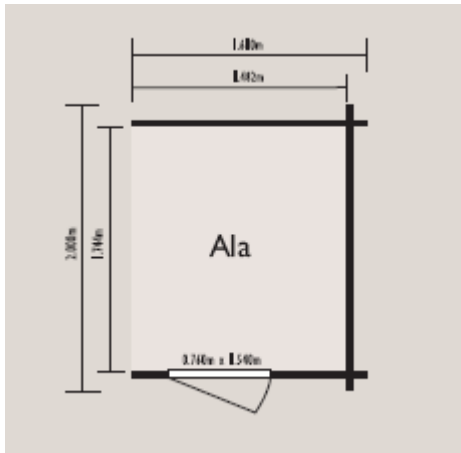

ala

Cabin extension kit

A useful addition to all cabins (except the Hytti), the Ala provides an additional 3 square metres of storage space, perhaps for those items you do not want to bring into your cabin such as dirty wellies, lawnmowers or bicycles. Please note that on some cabins there may be limitations as to the siting of this extension; see individual pages for details.

Dimensions	Ala	
	Internal	External
Width	1.482m	1.610m
Depth	1.744m	2.000m
Ridge Height	-	1.890m
Area	2.580m ²	3.22m ²

STANDARD FEATURES FOR ALA

OPTIONAL EXTRAS FOR ALA (SEE PAGES 32-33)

We recommend that the Ala extension kit should be positioned against the cabin wall with sufficient overhang from the cabin roof in order to minimise any rain damage.