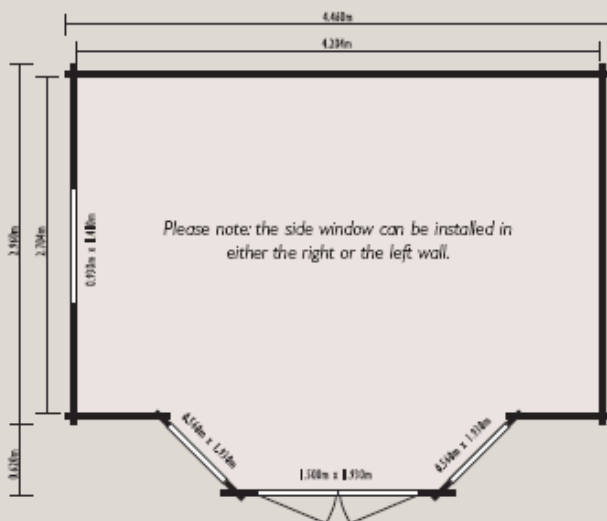

teos

Bay window offers panoramic vista.

The light and airy Teos offers a complete 180 degree view of your garden with windows on all sides of the bay frontage. For added flexibility, the large opening window can be sited to either the left or the right side wall.

Please note: the windows on either side of the bay are fixed. The floor is finished in exterior graded board. For further details please ask your stockist.

Dimensions	Internal	External (excl. overhangs)
Width	4.204m	4.460m
Depth	2.704m	3.580m
Ridge Height	-	2.770m
Area	12.39m ²	14.59m ²

STANDARD FEATURES

28mm
Log thickness

Square roof shingle tiles

Perpetr glazing

OPTIONAL EXTRAS (SEE PAGES 32-33)

Extension kit*

Underfloor heating kit

Flooring pack